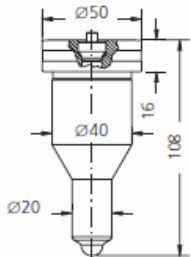

Scandic Diesel Services Inc.
"It's smooth sailing from here"

WÄRTSILÄ

NOZZLE ELEMENTS SUITABLE TO:				WÄRTSILÄ			
DRW.	ENGINE TYPE	SDS TYPE	SDS No.	ORIGINAL REFERENCE	SPRAY DATA	PRESS. STAGE	NOTES
1	VASA 46	CWA-D 055	3 19 39 0105	01996-9480023	4x0.50	7x4.0	"PILOT"
2	VASA 46 D	CWA-D 110	3 22 39 0010	01996-9480284 167167	10x0.78x150°	10x7.0	
3	VASA 46	CWA-D 125	3 22 39 0025		12x0.65x150°	10x6.0	
2	VASA 46 C	CWA-D 130	3 22 39 0040	16703 Y	10x0.76x158°	10x7.0	0016 K 014901

Scandic Diesel Services Inc.
6360 Notre Dame East
Montreal, Quebec
H1N 2E1, Canada

Phone +1 514 228 1299
Telefax +1 514 256 8237
24 hours +1 514 566 1553
Email sales@scandiserv.com

www.scandiserv.com

Scandic Diesel Services © 2009 - 2011
All rights reserved