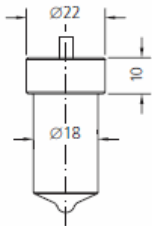

Scandic Diesel Services Inc.
"It's smooth sailing from here"

WÄRTSILÄ

Fig.1