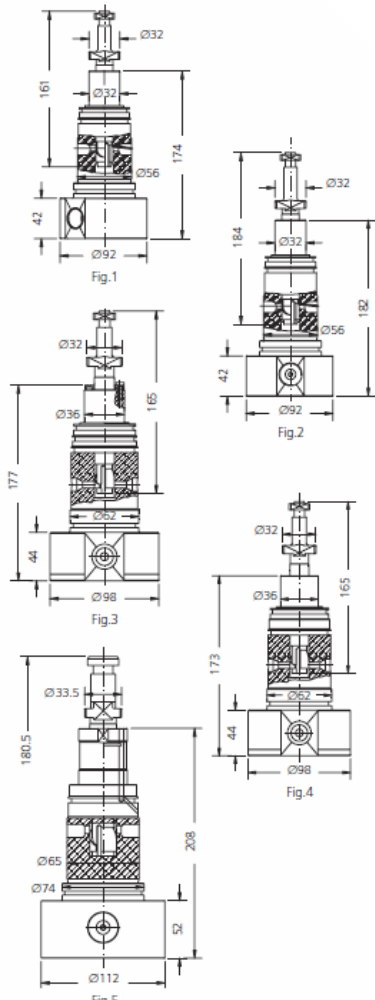

Scandic Diesel Services Inc.
"It's smooth sailing from here"

WÄRTSILÄ

PUMP ELEMENTS SUITABLE TO:					WÄRTSILÄ		
DRW.	ENGINE TYPE	SDS TYPE	SDS No.	ORIGINAL REFERENCE	TECHNICAL DATA		NOTES
					Ø	HELIX DIRECT.	
1	WV 22	CWA-P 679	1 32 39 0863	9470679	19	LH	
2	WV 22	CWA-P 812	1 32 39 0876	9470812	21	LH	
3	WV 22/26	CWA-P 126	1 32 39 0899	9471126	21	LH	

Scandic Diesel Services © 2009 - 2011
 All rights reserved

WÄRTSILÄ

PUMP ELEMENTS SUITABLE TO:

WÄRTSILÄ

DRW.	ENGINE TYPE	SDS TYPE	SDS No.	ORIGINAL REFERENCE	TECHNICAL DATA		NOTES
					Ø	HELIX DIRECT.	
1	WV 32	CWA-P 482	1 94 39 0845		30	LH	
2	WV 32	CWA-P 483	1 94 39 0895		30	LH	
3	W 32 F	CWA-P 522	1 96 39 8022	9500224	29	RH	
4	W 46	CWA-P 538	1 96 39 8035	9482773	40	RH	

Scandic Diesel Services © 2009 - 2011
 All rights reserved

Scandic Diesel Services Inc.
"It's smooth sailing from here"

WÄRTSILÄ

PUMP ELEMENTS SUITABLE TO: WÄRTSILÄ

DRW.	ENGINE TYPE	SDS TYPE	SDS No.	ORIGINAL REFERENCE	TECHNICAL DATA		NOTES
					Ø	HELIX DIRECT.	
2	L 20	CRB-P 804	1 95 02 0009	3.418.390.663	18	LH	"O" RING
1	L 20	CRB-P 805	1 95 02 0010	3.418.390.638 COVER	18	LH	
1	CUMMIS	CRB-P 806	1 95 02 0011	3.418.390.652 COVER	18	LH	
2	S 20	CRB-P 807	1 95 02 0012	3.418.390.664 COVER	18	LH	"O" RING
3	L 20	CRB-P 815	1 95 02 0020	3.418.390.622 COVER	18	LH	E.A. 165019
4	L 20	CRB-P 816	1 95 02 0021	3.418.390.658 COVER	18	LH	"O" RING
5	VASA 26	CRB-P 820	1 96 02 0025	3.418.390.665	24	LH	
5	VASA 26	CRB-P 821	1 96 02 0026	3.418.390.632	24	LH	