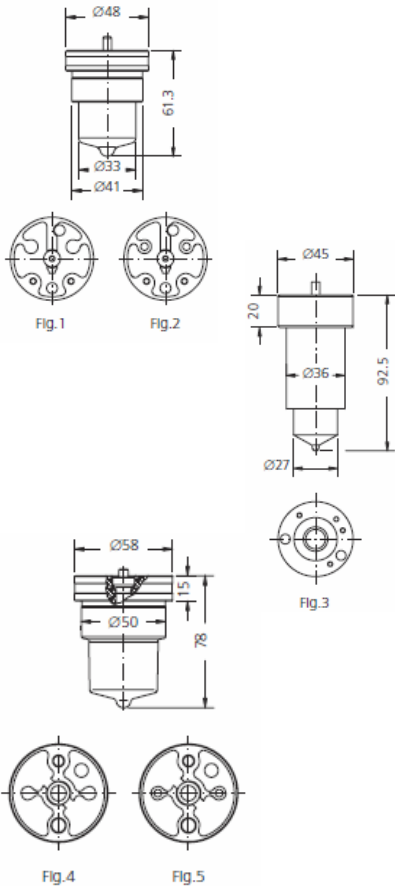

Scandic Diesel Services © 2009 - 2011
 All rights reserved

Scandic Diesel Services Inc.
"It's smooth sailing from here"

WÄRTSILÄ

NOZZLE ELEMENTS SUITABLE TO:				WÄRTSILÄ			
DRW.	ENGINE TYPE	SDS TYPE	SDS No.	ORIGINAL REFERENCE	SPRAY DATA	PRESS. STAGE	NOTES
*1	VASA 32 LN	CWA-D 032	3 35 39 0022	9422132	9x0.53x150°	8x5.5	HEAVY OIL
2	VASA 32 LN	CWA-D 033	3 16 39 0008		9x0.53x150°	8x5.5	GAS OIL
*3	VASA 32 LN	CWA-D 038	3 35 39 0028	9422407	9x0.53x150°	8x5.5	HEAVY OIL
4	VASA 32 LN	CWA-D 039	3 16 39 0039	9422406	9x0.53x150°	8x5.5	GAS OIL
5	GL 170	CWA-D 060	3 20 39 0100	4010977	10x0.29x165°	5x4.0	KW 760 - g/1' 1800 B 433539159 C
6	6 L 20	CWA-D 080	3 21 39 0010	7184-9490012	8x0.36x144°	7x4.0	DLLC 144 U 7 0.433.421.008
7	6 L 20	CWA-D 080 M	3 21 39 0011	0094-90303	8x0.36x144°	7x4.0	B 433539167_C
7	6 L 20	CWA-D 082	3 21 39 0013		8x0.38x148°	6x4.0	B 433539151_C
8	6 L 20	CWA-D 084	3 21 39 0015		8x0.38x148°	6x4.0	B 433539176_C

www.scandiserv.com

Scandic Diesel Services © 2009 - 2011
 All rights reserved

WÄRTSILÄ

NOZZLE ELEMENTS SUITABLE TO:				WÄRTSILÄ			
DRW.	ENGINE TYPE	SDS TYPE	SDS No.	ORIGINAL REFERENCE	SPRAY DATA	PRESS. STAGE	NOTES
1	W 32 F	CWA-D 090	3 22 39 0030	9421704	10x0.54x155°	9x6.5	
*2	W 32 F	CWA-D 091	3 36 39 0030	9500458	10x0.54x155°	9x6.5	
*2	W 32 F	CWA-D 092	3 36 39 0031	9500345	10x0.54x155°	9x6.5	
*3	WV 26	CWA-D 310	3 36 39 0010		9x0.46x155°	8x5.6	1425100110-A
*3	WV 26	CWA-D 311	3 36 39 0011	DLF 155 VV 3440108	9x0.49x155°	8x5.6	
4	L 38 b	CWA-D 150	3 23 39 0050		12x0.58x158°	9x6.5	
*5	L 38 b	CWA-D 170	3 38 39 0100		12x0.58x158°	9x6.5	