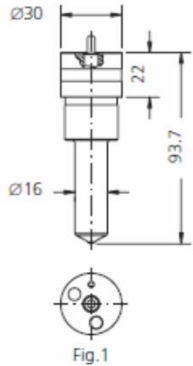

Scandic Diesel Services Inc.
"It's smooth sailing from here"

WÄRTSILÄ

NOZZLE ELEMENTS SUITABLE TO:				WÄRTSILÄ			
DRW.	ENGINE TYPE	SDS TYPE	SDS No.	ORIGINAL REFERENCE	SPRAY DATA	PRESS. STAGE	NOTES
1	VASA 46	CWA-D 055	3 19 39 0105	01996-9480023	4x0.50	7x4.0	"PILOT"
2	VASA 46 D	CWA-D 110	3 22 39 0010	01996-9480284 167167	10x0.78x150°	10x7.0	
3	VASA 46	CWA-D 125	3 22 39 0025		12x0.65x150°	10x6.0	
2	VASA 46 C	CWA-D 130	3 22 39 0040	16703 Y	10x0.76x158°	10x7.0	0016 K 014901

Scandic Diesel Services Inc.
6360 Notre Dame East
Montreal, Quebec
H1N 2E1, Canada

Phone +1 514 228 1299
Telefax +1 514 256 8237
24 hours +1 514 566 1553
Email sales@scandiserv.com

www.scandiserv.com

Scandic Diesel Services © 2009 - 2011
All rights reserved