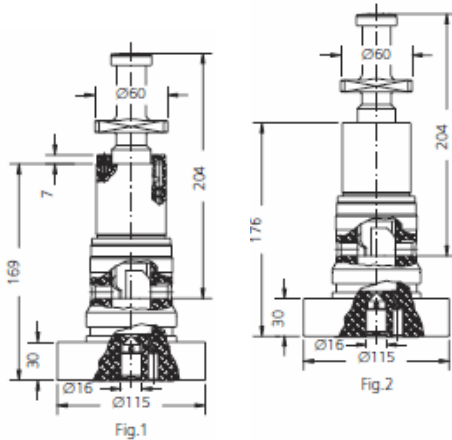

Scandic Diesel Services Inc.
"It's smooth sailing from here"

WÄRTSILÄ

PUMP ELEMENTS SUITABLE TO:					WÄRTSILÄ		
DRW.	ENGINE TYPE	SDS TYPE	SDS No.	ORIGINAL REFERENCE	TECHNICAL DATA		NOTES
					Ø	HELIX DIRECT.	
1	WV 22	CWA-P 679	1 32 39 0863	9470679	19	LH	
2	WV 22	CWA-P 812	1 32 39 0876	9470812	21	LH	
3	WV 22/26	CWA-P 126	1 32 39 0899	9471126	21	LH	

Scandic Diesel Services © 2009 - 2011
 All rights reserved

WÄRTSILÄ

PUMP ELEMENTS SUITABLE TO:

WÄRTSILÄ

DRW.	ENGINE TYPE	SDS TYPE	SDS No.	ORIGINAL REFERENCE	TECHNICAL DATA		NOTES
					Ø	HELIX DIRECT.	
1	WV 32	CWA-P 482	1 94 39 0845		30	LH	
2	WV 32	CWA-P 483	1 94 39 0895		30	LH	
3	W 32 F	CWA-P 522	1 96 39 8022	9500224	29	RH	
4	W 46	CWA-P 538	1 96 39 8035	9482773	40	RH	

Scandic Diesel Services © 2009 - 2011
 All rights reserved

Scandic Diesel Services Inc.
"It's smooth sailing from here"

WÄRTSILÄ

PUMP ELEMENTS SUITABLE TO: WÄRTSILÄ

DRW.	ENGINE TYPE	SDS TYPE	SDS No.	ORIGINAL REFERENCE	TECHNICAL DATA		NOTES
					Ø	HELIX DIRECT.	
2	L 20	CRB-P 804	1 95 02 0009	3.418.390.663	18	LH	"O" RING
1	L 20	CRB-P 805	1 95 02 0010	3.418.390.638 COVER	18	LH	
1	CUMMIS	CRB-P 806	1 95 02 0011	3.418.390.652 COVER	18	LH	
2	S 20	CRB-P 807	1 95 02 0012	3.418.390.664 COVER	18	LH	"O" RING
3	L 20	CRB-P 815	1 95 02 0020	3.418.390.622 COVER	18	LH	E.A. 165019
4	L 20	CRB-P 816	1 95 02 0021	3.418.390.658 COVER	18	LH	"O" RING
5	VASA 26	CRB-P 820	1 96 02 0025	3.418.390.665	24	LH	
5	VASA 26	CRB-P 821	1 96 02 0026	3.418.390.632	24	LH	