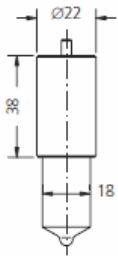

NOZZLE ELEMENTS SUITABLE TO:

WÄRTSILÄ

DRW.	ENGINE TYPE	SDS TYPE	SDS No.	ORIGINAL REFERENCE	SPRAY DATA	PRESS. STAGE	NOTES
1	WN 25 (MDF)	L 155 T 1206	3 04 02 0828	DL 155 T 1206	8x0.40x155°	7x3.5	
*2	WN 25 (HDF)	LLF 155 T 20	3 30 02 0350	DLLF 155 T 20	8x0.40x155°	7x3.5	COOLED
1	14 TK	L 150 T 1195	3 04 02 0815	DL 150 T 1195	8x0.38x150°	7x4.0	EX L 150 T 1097
1	16 B 22 - 22 TS	L 150 T 1195	3 04 02 0815	DL 150 T 1195	8x0.38x150°	7x4.0	
1	22 A/B/C - 22 4 R	L 150 T 1195	3 04 02 0815	DL 150 T 1195	8x0.28x150°	7x4.0	
1	24 TS (MDF)	L 150 T 1197	3 04 02 0820	DL 150 T 1197	8x0.40x150°	7x4.0	EX L 150 T 1139
*3	24 TS (HDF)	LLF 150 T 6	3 30 02 0206	DLLF 150 T 6	8x0.405x150°	7x4.0	COOLED

Scandic Diesel Services Inc.
6360 Notre Dame East
Montreal, Quebec
H1N 2E1, Canada

Phone +1 514 228 1299
Telefax +1 514 256 8237
24 hours +1 514 566 1553
Email sales@scandiserv.com

www.scandiserv.com

Scandic Diesel Services © 2009 - 2011
All rights reserved