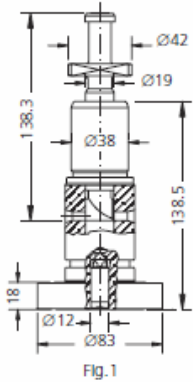

Scandic Diesel Services Inc.
"It's smooth sailing from here"

WÄRTSILÄ

PUMP ELEMENTS SUITABLE TO:					WÄRTSILÄ		
DRW.	ENGINE TYPE	SDS TYPE	SDS No.	ORIGINAL REFERENCE	TECHNICAL DATA		NOTES
					Ø	HELIX DIRECT.	
1	WV 22	CWA-P 679	1 32 39 0863	9470679	19	LH	
2	WV 22	CWA-P 812	1 32 39 0876	9470812	21	LH	
3	WV 22/26	CWA-P 126	1 32 39 0899	9471126	21	LH	

Scandic Diesel Services © 2009 - 2011
 All rights reserved

WÄRTSILÄ

PUMP ELEMENTS SUITABLE TO:

WÄRTSILÄ

DRW.	ENGINE TYPE	SDS TYPE	SDS No.	ORIGINAL REFERENCE	TECHNICAL DATA		NOTES
					Ø	HELIX DIRECT.	
1	WV 32	CWA-P 482	1 94 39 0845		30	LH	
2	WV 32	CWA-P 483	1 94 39 0895		30	LH	
3	W 32 F	CWA-P 522	1 96 39 8022	9500224	29	RH	
4	W 46	CWA-P 538	1 96 39 8035	9482773	40	RH	

Scandic Diesel Services © 2009 - 2011
 All rights reserved

Scandic Diesel Services Inc.
"It's smooth sailing from here"

WÄRTSILÄ

PUMP ELEMENTS SUITABLE TO: WÄRTSILÄ

DRW.	ENGINE TYPE	SDS TYPE	SDS No.	ORIGINAL REFERENCE	TECHNICAL DATA		NOTES
					Ø	HELIX DIRECT.	
2	L 20	CRB-P 804	1 95 02 0009	3.418.390.663	18	LH	"O" RING
1	L 20	CRB-P 805	1 95 02 0010	3.418.390.638 COVER	18	LH	
1	CUMMIS	CRB-P 806	1 95 02 0011	3.418.390.652 COVER	18	LH	
2	S 20	CRB-P 807	1 95 02 0012	3.418.390.664 COVER	18	LH	"O" RING
3	L 20	CRB-P 815	1 95 02 0020	3.418.390.622 COVER	18	LH	E.A. 165019
4	L 20	CRB-P 816	1 95 02 0021	3.418.390.658 COVER	18	LH	"O" RING
5	VASA 26	CRB-P 820	1 96 02 0025	3.418.390.665	24	LH	
5	VASA 26	CRB-P 821	1 96 02 0026	3.418.390.632	24	LH	