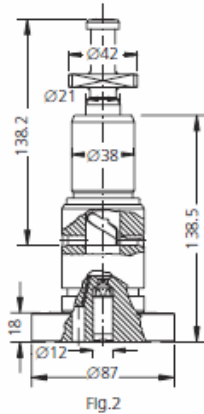

Scandic Diesel Services Inc.
"It's smooth sailing from here"

WÄRTSILÄ

PUMP ELEMENTS SUITABLE TO:					WÄRTSILÄ		
DRW.	ENGINE TYPE	SDS TYPE	SDS No.	ORIGINAL REFERENCE	TECHNICAL DATA		NOTES
					Ø	HELIX DIRECT.	
1	WV 22	CWA-P 679	1 32 39 0863	9470679	19	LH	
2	WV 22	CWA-P 812	1 32 39 0876	9470812	21	LH	
3	WV 22/26	CWA-P 126	1 32 39 0899	9471126	21	LH	

Scandic Diesel Services © 2009 - 2011
 All rights reserved

WÄRTSILÄ

PUMP ELEMENTS SUITABLE TO:

WÄRTSILÄ

DRW.	ENGINE TYPE	SDS TYPE	SDS No.	ORIGINAL REFERENCE	TECHNICAL DATA		NOTES
					Ø	HELIX DIRECT.	
1	WV 32	CWA-P 482	1 94 39 0845		30	LH	
2	WV 32	CWA-P 483	1 94 39 0895		30	LH	
3	W 32 F	CWA-P 522	1 96 39 8022	9500224	29	RH	
4	W 46	CWA-P 538	1 96 39 8035	9482773	40	RH	

Scandic Diesel Services © 2009 - 2011
 All rights reserved

Scandic Diesel Services Inc.
"It's smooth sailing from here"

WÄRTSILÄ

PUMP ELEMENTS SUITABLE TO: WÄRTSILÄ

DRW.	ENGINE TYPE	SDS TYPE	SDS No.	ORIGINAL REFERENCE	TECHNICAL DATA		NOTES
					Ø	HELIX DIRECT.	
2	L 20	CRB-P 804	1 95 02 0009	3.418.390.663	18	LH	"O" RING
1	L 20	CRB-P 805	1 95 02 0010	3.418.390.638 COVER	18	LH	
1	CUMMIS	CRB-P 806	1 95 02 0011	3.418.390.652 COVER	18	LH	
2	S 20	CRB-P 807	1 95 02 0012	3.418.390.664 COVER	18	LH	"O" RING
3	L 20	CRB-P 815	1 95 02 0020	3.418.390.622 COVER	18	LH	E.A. 165019
4	L 20	CRB-P 816	1 95 02 0021	3.418.390.658 COVER	18	LH	"O" RING
5	VASA 26	CRB-P 820	1 96 02 0025	3.418.390.665	24	LH	
5	VASA 26	CRB-P 821	1 96 02 0026	3.418.390.632	24	LH	