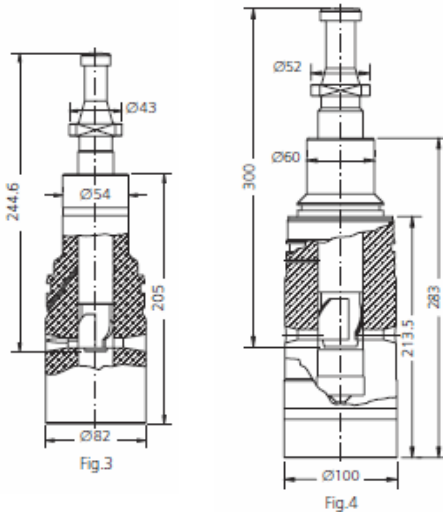

Scandic Diesel Services Inc.
"It's smooth sailing from here"

WÄRTSILÄ

PUMP ELEMENTS SUITABLE TO:					WÄRTSILÄ		
DRW.	ENGINE TYPE	SDS TYPE	SDS No.	ORIGINAL REFERENCE	TECHNICAL DATA		NOTES
					Ø	HELIX DIRECT.	
1	WV 22	CWA-P 679	1 32 39 0863	9470679	19	LH	
2	WV 22	CWA-P 812	1 32 39 0876	9470812	21	LH	
3	WV 22/26	CWA-P 126	1 32 39 0899	9471126	21	LH	

Scandic Diesel Services © 2009 - 2011
 All rights reserved

WÄRTSILÄ

PUMP ELEMENTS SUITABLE TO:

WÄRTSILÄ

DRW.	ENGINE TYPE	SDS TYPE	SDS No.	ORIGINAL REFERENCE	TECHNICAL DATA		NOTES
					Ø	HELIX DIRECT.	
1	WV 32	CWA-P 482	1 94 39 0845		30	LH	
2	WV 32	CWA-P 483	1 94 39 0895		30	LH	
3	W 32 F	CWA-P 522	1 96 39 8022	9500224	29	RH	
4	W 46	CWA-P 538	1 96 39 8035	9482773	40	RH	

Scandic Diesel Services © 2009 - 2011
 All rights reserved

Scandic Diesel Services Inc.
"It's smooth sailing from here"

WÄRTSILÄ

PUMP ELEMENTS SUITABLE TO: WÄRTSILÄ

DRW.	ENGINE TYPE	SDS TYPE	SDS No.	ORIGINAL REFERENCE	TECHNICAL DATA		NOTES
					Ø	HELIX DIRECT.	
2	L 20	CRB-P 804	1 95 02 0009	3.418.390.663	18	LH	"O" RING
1	L 20	CRB-P 805	1 95 02 0010	3.418.390.638 COVER	18	LH	
1	CUMMIS	CRB-P 806	1 95 02 0011	3.418.390.652 COVER	18	LH	
2	S 20	CRB-P 807	1 95 02 0012	3.418.390.664 COVER	18	LH	"O" RING
3	L 20	CRB-P 815	1 95 02 0020	3.418.390.622 COVER	18	LH	E.A. 165019
4	L 20	CRB-P 816	1 95 02 0021	3.418.390.658 COVER	18	LH	"O" RING
5	VASA 26	CRB-P 820	1 96 02 0025	3.418.390.665	24	LH	
5	VASA 26	CRB-P 821	1 96 02 0026	3.418.390.632	24	LH	