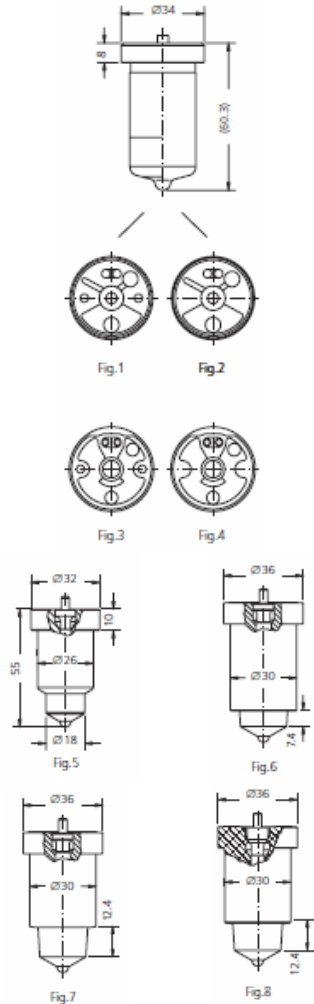

Scandic Diesel Services © 2009 - 2011
 All rights reserved

Scandic Diesel Services Inc.
"It's smooth sailing from here"

WÄRTSILÄ

NOZZLE ELEMENTS SUITABLE TO:				WÄRTSILÄ			
DRW.	ENGINE TYPE	SDS TYPE	SDS No.	ORIGINAL REFERENCE	SPRAY DATA	PRESS. STAGE	NOTES
*1	VASA 32 LN	CWA-D 032	3 35 39 0022	9422132	9x0.53x150°	8x5.5	HEAVY OIL
2	VASA 32 LN	CWA-D 033	3 16 39 0008		9x0.53x150°	8x5.5	GAS OIL
*3	VASA 32 LN	CWA-D 038	3 35 39 0028	9422407	9x0.53x150°	8x5.5	HEAVY OIL
4	VASA 32 LN	CWA-D 039	3 16 39 0039	9422406	9x0.53x150°	8x5.5	GAS OIL
5	GL 170	CWA-D 060	3 20 39 0100	4010977	10x0.29x165°	5x4.0	KW 760 - g/1' 1800 B 433539159 C
6	6 L 20	CWA-D 080	3 21 39 0010	7184-9490012	8x0.36x144°	7x4.0	DLLC 144 U 7 0.433.421.008
7	6 L 20	CWA-D 080 M	3 21 39 0011	0094-90303	8x0.36x144°	7x4.0	B 433539167_C
7	6 L 20	CWA-D 082	3 21 39 0013		8x0.38x148°	6x4.0	B 433539151_C
8	6 L 20	CWA-D 084	3 21 39 0015		8x0.38x148°	6x4.0	B 433539176_C

www.scandiserv.com

Scandic Diesel Services © 2009 - 2011
 All rights reserved

WÄRTSILÄ

NOZZLE ELEMENTS SUITABLE TO:				WÄRTSILÄ			
DRW.	ENGINE TYPE	SDS TYPE	SDS No.	ORIGINAL REFERENCE	SPRAY DATA	PRESS. STAGE	NOTES
1	W 32 F	CWA-D 090	3 22 39 0030	9421704	10x0.54x155°	9x6.5	
*2	W 32 F	CWA-D 091	3 36 39 0030	9500458	10x0.54x155°	9x6.5	
*2	W 32 F	CWA-D 092	3 36 39 0031	9500345	10x0.54x155°	9x6.5	
*3	WV 26	CWA-D 310	3 36 39 0010		9x0.46x155°	8x5.6	1425100110-A
*3	WV 26	CWA-D 311	3 36 39 0011	DLF 155 VV 3440108	9x0.49x155°	8x5.6	
4	L 38 b	CWA-D 150	3 23 39 0050		12x0.58x158°	9x6.5	
*5	L 38 b	CWA-D 170	3 38 39 0100		12x0.58x158°	9x6.5	