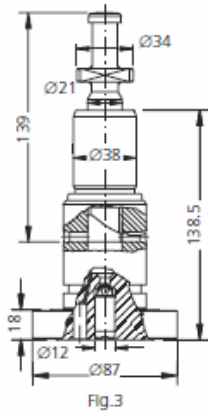

Scandic Diesel Services Inc.
"It's smooth sailing from here"

WÄRTSILÄ

PUMP ELEMENTS SUITABLE TO:					WÄRTSILÄ		
DRW.	ENGINE TYPE	SDS TYPE	SDS No.	ORIGINAL REFERENCE	TECHNICAL DATA		NOTES
					Ø	HELIX DIRECT.	
1	WV 22	CWA-P 679	1 32 39 0863	9470679	19	LH	
2	WV 22	CWA-P 812	1 32 39 0876	9470812	21	LH	
3	WV 22/26	CWA-P 126	1 32 39 0899	9471126	21	LH	

Scandic Diesel Services © 2009 - 2011
 All rights reserved

WÄRTSILÄ

PUMP ELEMENTS SUITABLE TO:

WÄRTSILÄ

DRW.	ENGINE TYPE	SDS TYPE	SDS No.	ORIGINAL REFERENCE	TECHNICAL DATA		NOTES
					Ø	HELIX DIRECT.	
1	WV 32	CWA-P 482	1 94 39 0845		30	LH	
2	WV 32	CWA-P 483	1 94 39 0895		30	LH	
3	W 32 F	CWA-P 522	1 96 39 8022	9500224	29	RH	
4	W 46	CWA-P 538	1 96 39 8035	9482773	40	RH	

Scandic Diesel Services © 2009 - 2011
 All rights reserved

Scandic Diesel Services Inc.
"It's smooth sailing from here"

WÄRTSILÄ

PUMP ELEMENTS SUITABLE TO: WÄRTSILÄ

DRW.	ENGINE TYPE	SDS TYPE	SDS No.	ORIGINAL REFERENCE	TECHNICAL DATA		NOTES
					Ø	HELIX DIRECT.	
2	L 20	CRB-P 804	1 95 02 0009	3.418.390.663	18	LH	"O" RING
1	L 20	CRB-P 805	1 95 02 0010	3.418.390.638 COVER	18	LH	
1	CUMMIS	CRB-P 806	1 95 02 0011	3.418.390.652 COVER	18	LH	
2	S 20	CRB-P 807	1 95 02 0012	3.418.390.664 COVER	18	LH	"O" RING
3	L 20	CRB-P 815	1 95 02 0020	3.418.390.622 COVER	18	LH	E.A. 165019
4	L 20	CRB-P 816	1 95 02 0021	3.418.390.658 COVER	18	LH	"O" RING
5	VASA 26	CRB-P 820	1 96 02 0025	3.418.390.665	24	LH	
5	VASA 26	CRB-P 821	1 96 02 0026	3.418.390.632	24	LH	