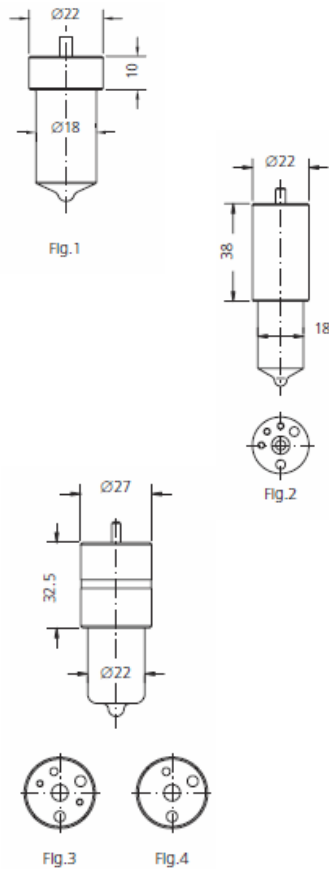

Scandic Diesel Services Inc.
"It's smooth sailing from here"

WICHMANN

PUMP ELEMENTS SUITABLE TO:					WICHMANN		NOTES
DRW.	ENGINE TYPE	SDS TYPE	SDS No.	ORIGINAL REFERENCE	TECHNICAL DATA		
					Ø	HELIX DIRECT.	
1	AYAG WX 28	CRB-P 515	1 14 02 0202	2 418 399 003	21	LH	

Scandic Diesel Services © 2009 - 2011
 All rights reserved

WICHMANN

NOZZLE ELEMENTS SUITABLE TO:				WICHMANN			
DRW.	ENGINE TYPE	SDS TYPE	SDS No.	ORIGINAL REFERENCE	SPRAY DATA	PRESS. STAGE	NOTES
1	AGX	L 140 T 1172	3 04 02 0790	DL 140 T 1172	5x0.36x110°+ 5x0.36x140°	7x4.5	0433 300 300
*2	AGX	LLF 140 T 5	3 30 02 0205	DLLF 140 T 5	5x0.355x110° 5x0.355x140°	7x4.5	0433 351 057
*2	AGX	LLF 150 T 11	3 30 02 0211	DLLF 150 T 11	8x0.38x150°	7x4.5	0433 351 049
*3	AXAG	CWN-D 001	3 31 99 0021	219436	10x0.365x130°	7x4.0	COOLED
*3	WX 28	CWN-D 002	3 31 99 0020	272666	10x0.36x130°	7x4.0	COOLED
4	AXA, AXAG	CWN-D 037	3 19 99 0037	LL 140 TU 10037	5x0.36x110°+ 5x0.36x140°	7x4.5	GAS OIL