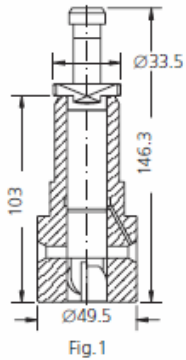

Scandic Diesel Services Inc.
"It's smooth sailing from here"

WICHMANN

PUMP ELEMENTS SUITABLE TO:					WICHMANN		NOTES
DRW.	ENGINE TYPE	SDS TYPE	SDS No.	ORIGINAL REFERENCE	TECHNICAL DATA		
					Ø	HELIX DIRECT.	
1	AYAG WX 28	CRB-P 515	1 14 02 0202	2 418 399 003	21	LH	

Scandic Diesel Services © 2009 - 2011
 All rights reserved

WICHMANN

NOZZLE ELEMENTS SUITABLE TO:				WICHMANN			
DRW.	ENGINE TYPE	SDS TYPE	SDS No.	ORIGINAL REFERENCE	SPRAY DATA	PRESS. STAGE	NOTES
1	AGX	L 140 T 1172	3 04 02 0790	DL 140 T 1172	5x0.36x110°+ 5x0.36x140°	7x4.5	0433 300 300
*2	AGX	LLF 140 T 5	3 30 02 0205	DLLF 140 T 5	5x0.355x110° 5x0.355x140°	7x4.5	0433 351 057
*2	AGX	LLF 150 T 11	3 30 02 0211	DLLF 150 T 11	8x0.38x150°	7x4.5	0433 351 049
*3	AXAG	CWN-D 001	3 31 99 0021	219436	10x0.365x130°	7x4.0	COOLED
*3	WX 28	CWN-D 002	3 31 99 0020	272666	10x0.36x130°	7x4.0	COOLED
4	AXA, AXAG	CWN-D 037	3 19 99 0037	LL 140 TU 10037	5x0.36x110°+ 5x0.36x140°	7x4.5	GAS OIL